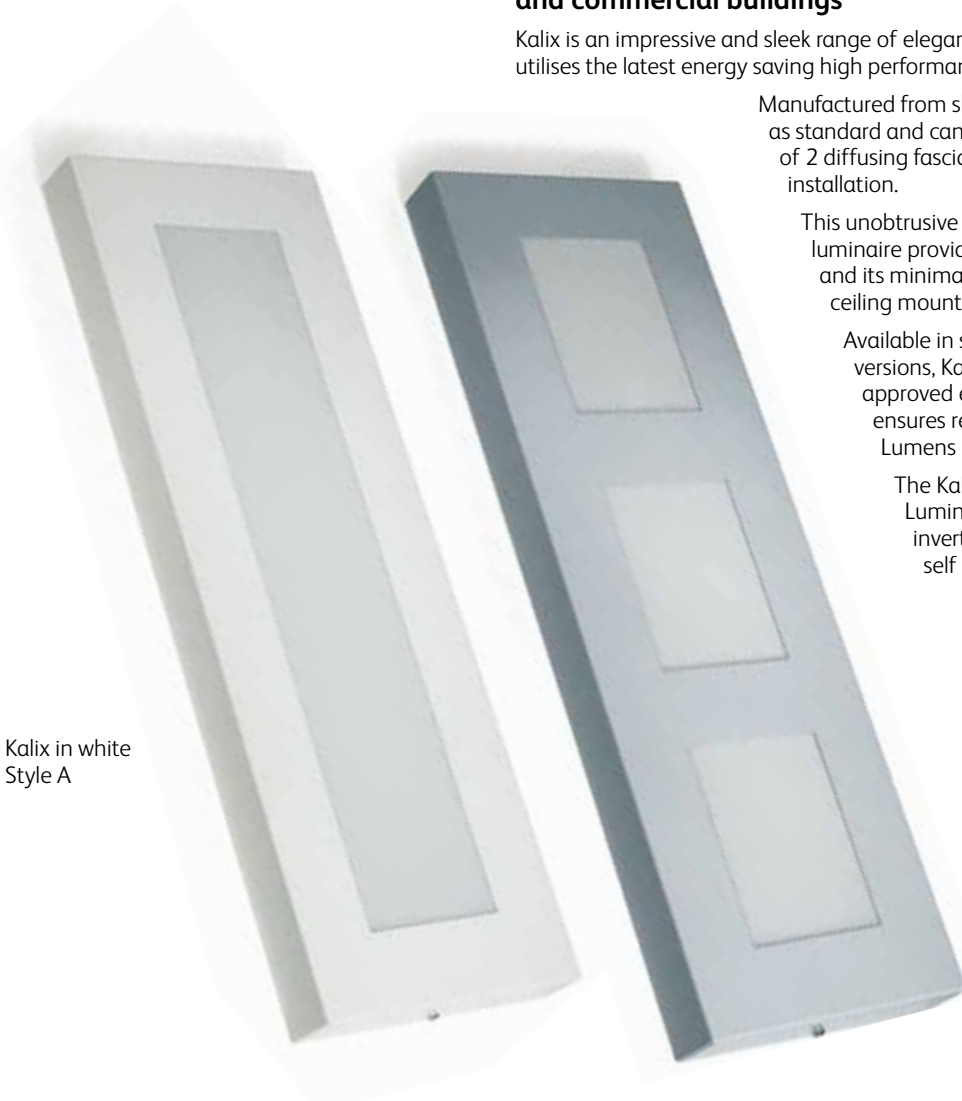

## Superbly designed wall light suitable for hotels and commercial buildings

Kalix is an impressive and sleek range of elegantly profiled fluorescent luminaires which utilises the latest energy saving high performance 14W T5 lamps.

Manufactured from sheet steel, Kalix is available in white as standard and can also be supplied in silver-grey with a choice of 2 diffusing fascias to accommodate the ambience of their installation.

This unobtrusive but robust high quality high frequency luminaire provides an impressive soft diffused illuminance and its minimalistic low profile design creates a superb wall or ceiling mounted luminaire.

The Kalix range of Luminaires are suitable as Slave Luminaires for use with central battery or static inverter systems and can be specified for use with self test or intelligent addressable emergency gear.