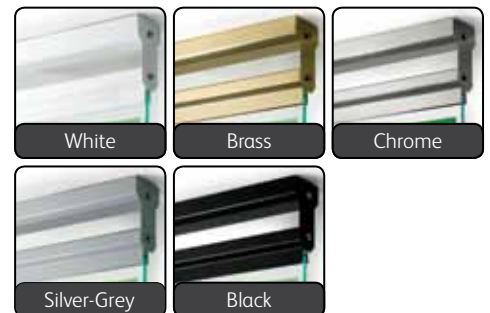

IP20

Options Suffix:

/R Recessed Version
/ST Self Testing Luminaire