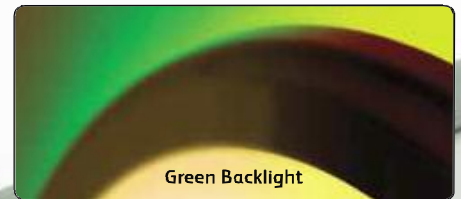

Supplied as standard with an opal base, white straight sided clip-on metal trim and an opal diffuser. Lens luminaires offer a comprehensive range of options including a prismatic diffuser, with alternative clip-on trims which can be specified as curved or straight sided in white, brass, chrome or black chrome.

Lens with white straight trim

The optional choice of blue, green or red halo effects allows you to specify this luminaire to meet your exact requirements where a specific colour theme is required, enhancing any installation.

Straight Sided Trim Version Dimensions: Ø 490mm x Depth 105mm

Broad Deluxe Trim Version Dimensions: Ø 525mm x Depth 105mm

IP20

Lens with black chrome broad deluxe trim

Lens with chrome broad deluxe trim

Opal Backlight

Blue Backlight

Green Backlight

Red Backlight

**Metal Trim & Colour Finish Options
(white straight sided trim standard)**

- /S/BR** Brass Finish Straight Sided Metal Trim
- /S/CH** Chrome Finish Straight Sided Metal Trim
- /S/GM** Black Chrome Finish Straight Sided Metal Trim
- /C/WH** White Finish Curved Metal Trim
- /C/BR** Brass Finish Curved Metal Trim
- /C/CH** Chrome Finish Curved Metal Trim
- /C/GM** Black Chrome Finish Curved Metal Trim
- /BD/WH** White Finish Broad Deluxe Metal Trim
- /BD/BR** Brass Finish Broad Deluxe Metal Trim
- /BD/CH** Chrome Finish Broad Deluxe Metal Trim
- /BD/GM** Black Chrome Broad Deluxe Sided Metal Trim